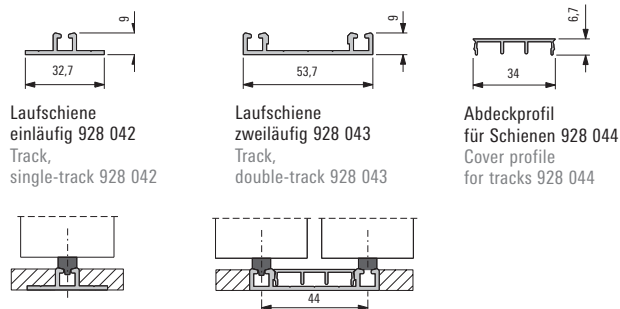

Always discreet.

Floor tracks should be visually restrained and function smoothly. This is guaranteed by both the embedded and surface-mounted aluminium floor tracks. They are technically perfect and can be inserted flush into almost any flooring.

Bei mehrläufigen Schienen verdecken entsprechende Fugenabdeckungen Unreinheiten der Bodenbelagschnittkanten. Es kann auch der jeweilige Bodenbelag in die Zwischenräume eingesetzt werden.

With multiple tracks, corresponding joint covers conceal areas of unevenness at the cut edges of the flooring. The respective flooring can also be used in the gaps.

Bodenlaufschienen, eingelassen Floor tracks, embedded

Bodenlaufschienen, eingelassen mit Fugenabdeckung Floor tracks, embedded with joint cover