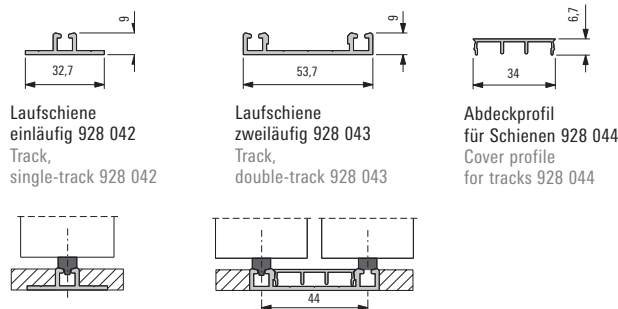

Always discreet.

Floor tracks should be visually restrained and function smoothly. This is guaranteed by both the embedded and surface-mounted aluminium floor tracks. They are technically perfect and can be inserted flush into almost any flooring.

Bei mehrläufigen Schienen verdecken entsprechende Fugenabdeckungen Unreinheiten der Bodenbelagschnittkanten. Es kann auch der jeweilige Bodenbelag in die Zwischenräume eingesetzt werden.

With multiple tracks, corresponding joint covers conceal areas of unevenness at the cut edges of the flooring. The respective flooring can also be used in the gaps.

Bodenlaufschienen, eingelassen Floor tracks, embedded

Bodenlaufschienen, eingelassen mit Fugenabdeckung Floor tracks, embedded with joint cover