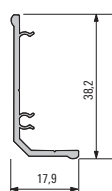

KS-Grundprofil
650 107
Plastic
basic profile
650 107