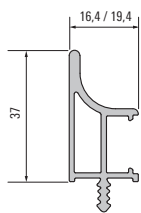

The lighting has a significant impact on the overall look and feel of the space. Lighting profiles that are installed in 16-19 mm wall-mounted cabinet bases provide both functional illumination as well as pleasant mood lighting. The convenient drawer lighting illuminates the inside of the drawer. The cables are integrated into the profile.

### Benefits

- Discreet design
- Both functional and ambient lighting
- Concealed cable guide via the flush pull grip
- Can be easily retrofitted

Profil  
928 143 (für 16 mm)  
928 142 (für 19 mm)  
Profile  
928 143 (for 16 mm)  
928 142 (for 19 mm)

Profil  
928 145 (für 16 mm)  
928 144 (für 19 mm)  
Profile  
928 145 (for 16 mm)  
928 144 (for 19 mm)

Streulinse  
klar 650 108  
opal 650 109  
Dispersing lens  
clear 650 108  
opal 650 109

Auszugbeleuchtung  
553 709  
Drawer lighting  
553 709