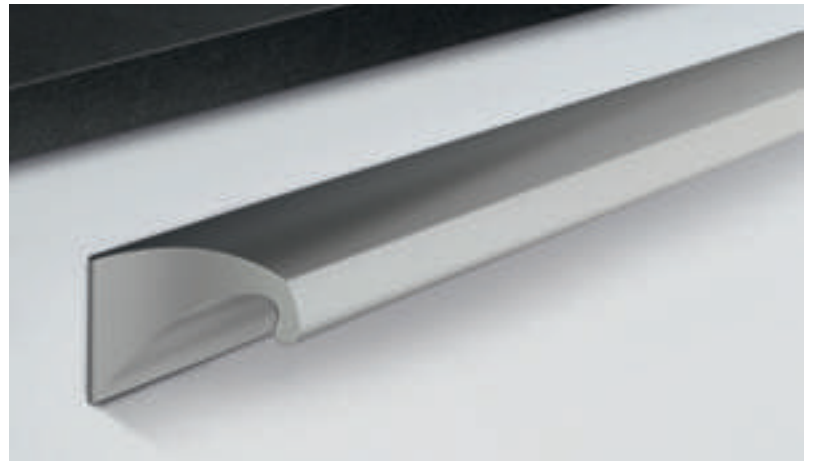

Vorteile

- Exklusives Design
- Maßanfertigung
- Eloxierung der einzelnen Griffleisten

Benefits

- Exclusive design
- Made to measure
- Anodising of individual pull grips