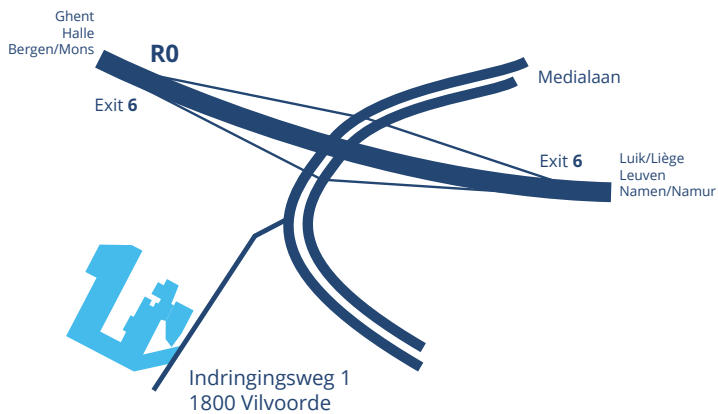

ROUTE DESCRIPTION

OVERVIEW