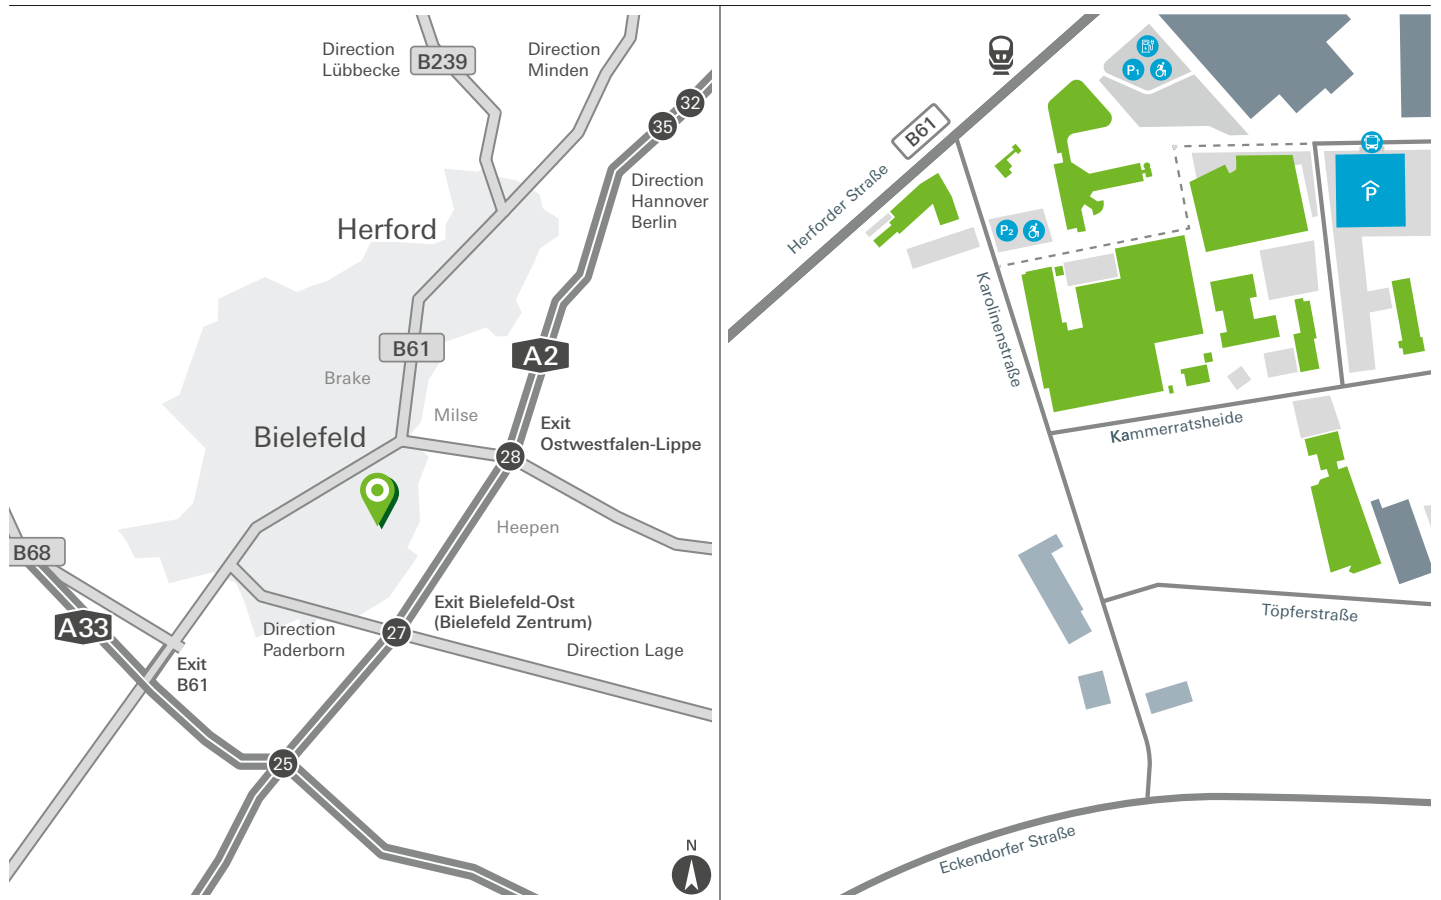

### By air

- Airport Hannover or Dortmund: 105 km
- Airport Paderborn/Lippstadt: 64 km
- Airport Münster/Osnabrück: 84 km
- Airport Düsseldorf: 185 km

### By road...

- ...from Hannover:**
  - via A2, exit 28 to Ostwestfalen-Lippe
- ...from Dortmund:**
  - via A33, exit B61

There are parking spaces in in the car park at 10 Schücostraße.