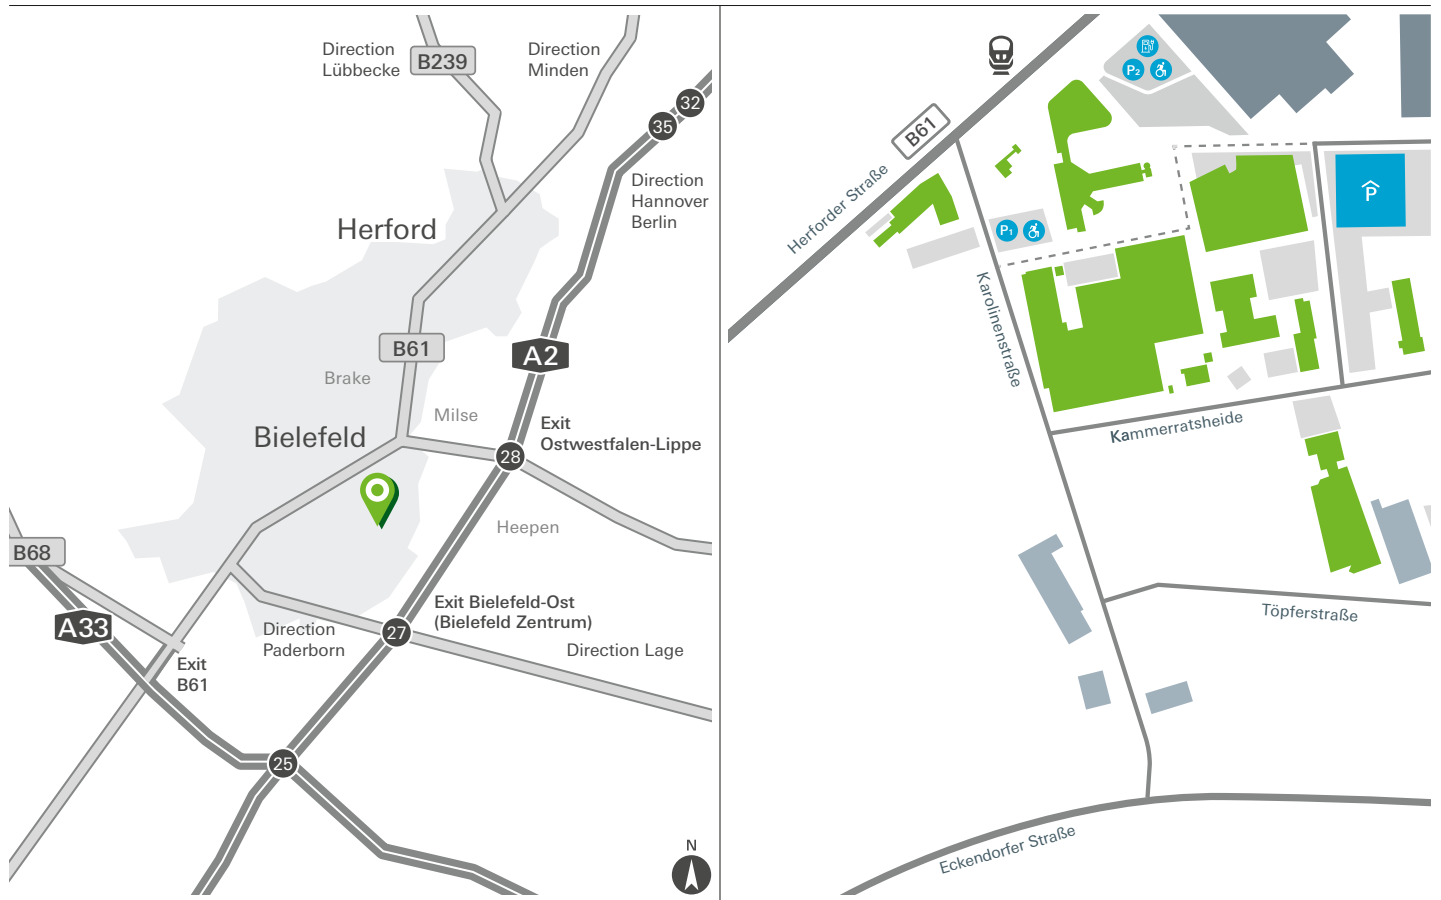

### Car park

Schücostraße 10  
 D-33609 Bielefeld

### By air

- Airport Hannover or Dortmund: 105 km
- Airport Paderborn/Lippstadt: 64 km
- Airport Münster/Osnabrück: 84 km
- Airport Düsseldorf: 185 km

### By road...

- ...from Hannover:**
  - via A2, exit 28 to Ostwestfalen-Lippe
- ...from Dortmund:**
  - via A33, exit B61

There are parking spaces in in the car park at 10 Schücostraße.