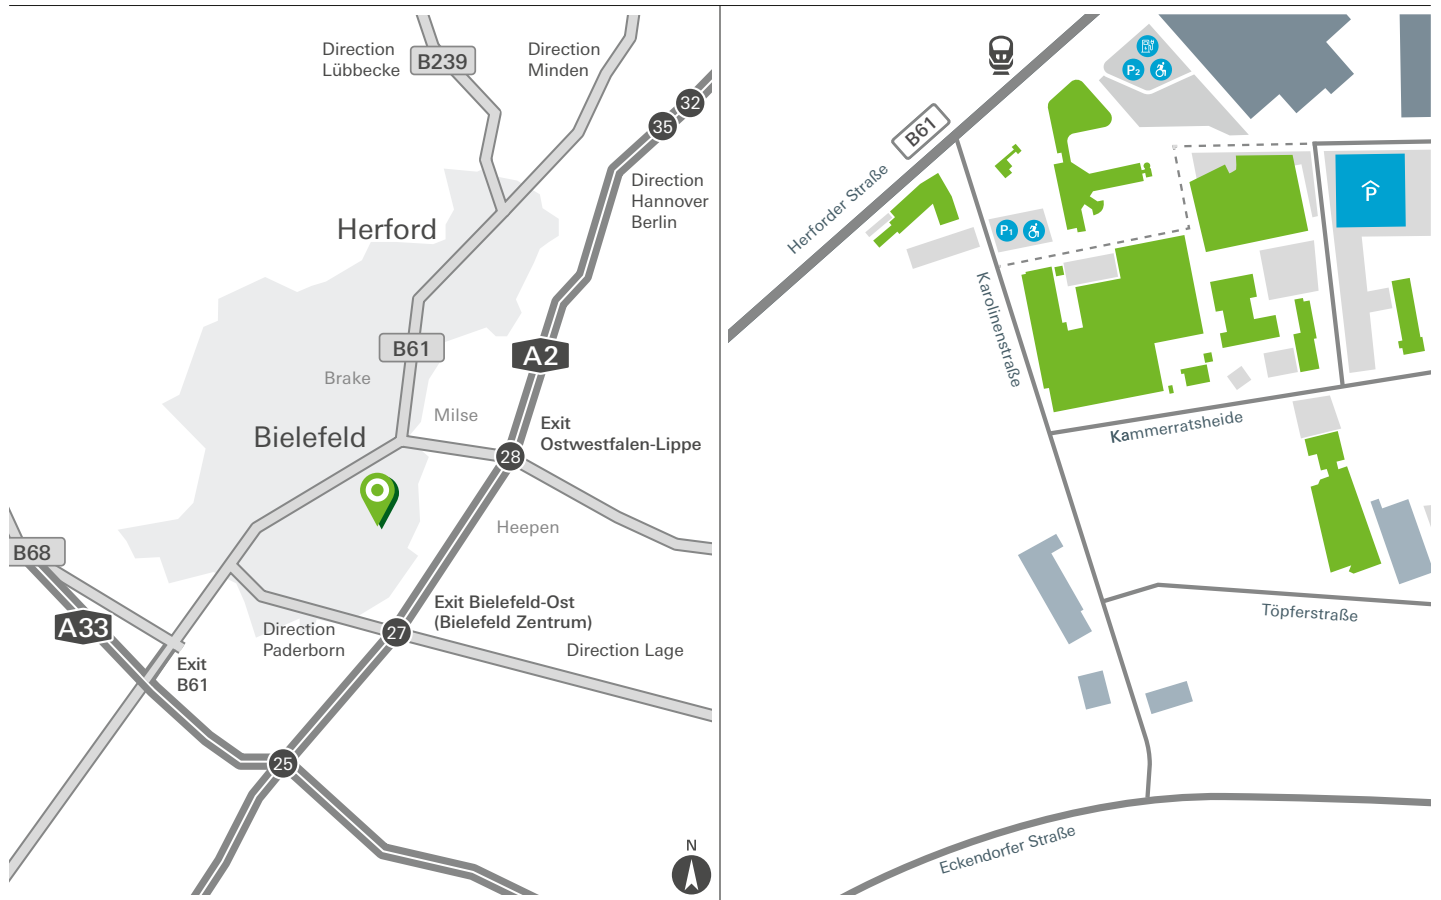

By air

- Airport Hannover or Dortmund: 105 km
- Airport Paderborn/Lippstadt: 64 km
- Airport Münster/Osnabrück: 84 km
- Airport Düsseldorf: 185 km

By rail

- Bielefeld train station, take the tram number 2, in the direction of „Altenhagen“ to the „Schüco“ stop
- At the traffic lights turn left into Karolinenstraße to the Schüco International KG

By road...

- ...from Hannover:**
 - via A2, exit 28 to Ostwestfalen-Lippe
- ...from Dortmund:**
 - via A33, exit B61

There are parking spaces in in the car park at 10 Schücostraße.