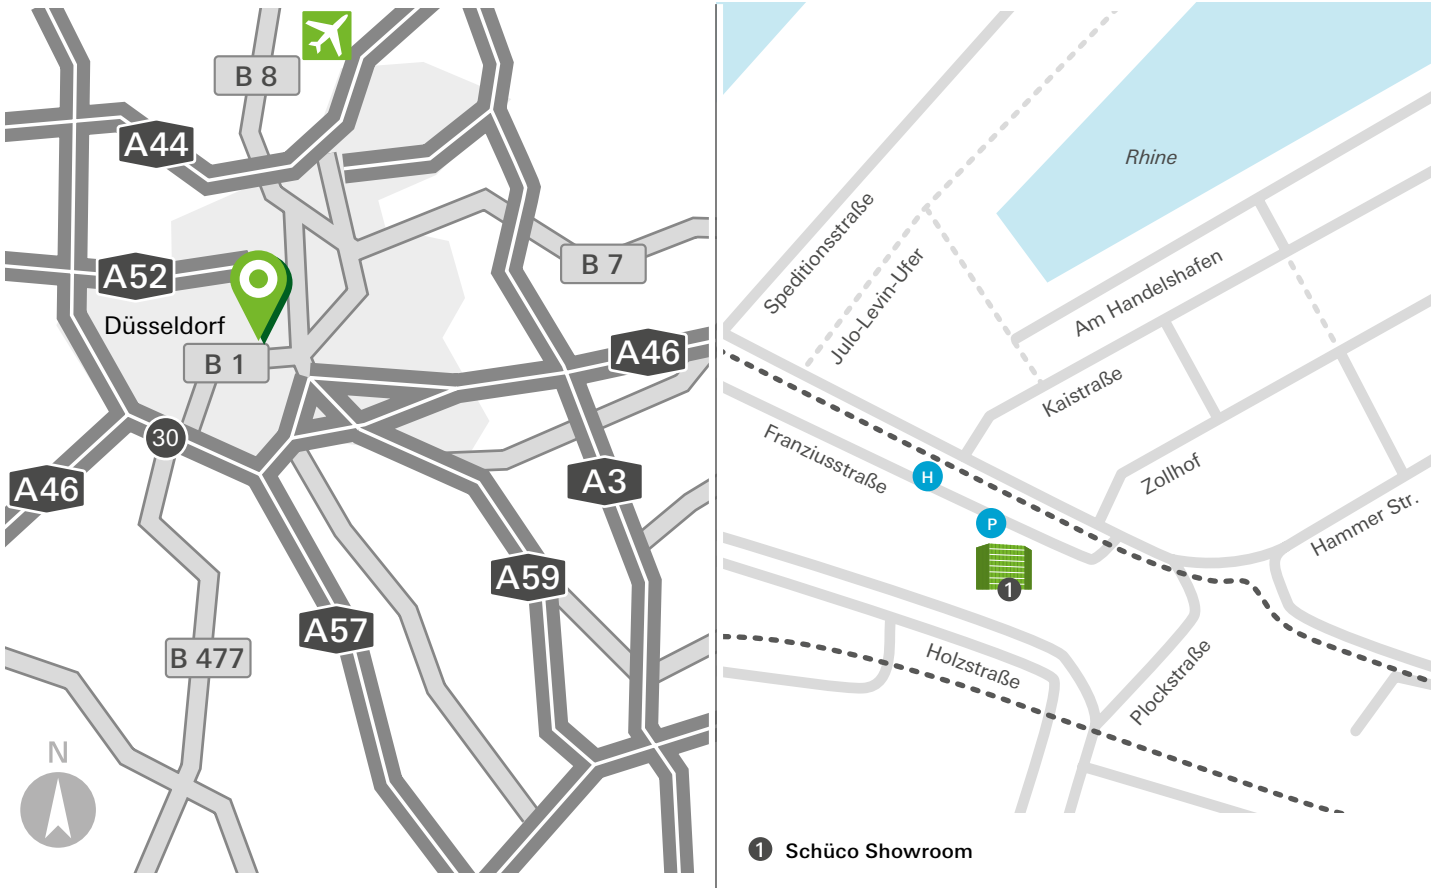

Directions to Schüco Düsseldorf on Medienhafen

By air

- Düsseldorf airport: 11 km
- Cologne/Bonn airport: 54 km
- Dortmund airport: 86 km

By rail

- Take the 707 line from Düsseldorf Hauptbahnhof in the direction  of "D-Hafen" to the "Speditionstraße" stop

Parking

- Car park FLOAT
entrance Franziusstraße 6

Please take **exit B2** / Medienhafen to get to our showroom.

Schüco International KG

Franziusstraße 6
40221 Düsseldorf

Schüco Showroom

Tel.: +49 211 44708-100
The showroom is located on the ground floor.