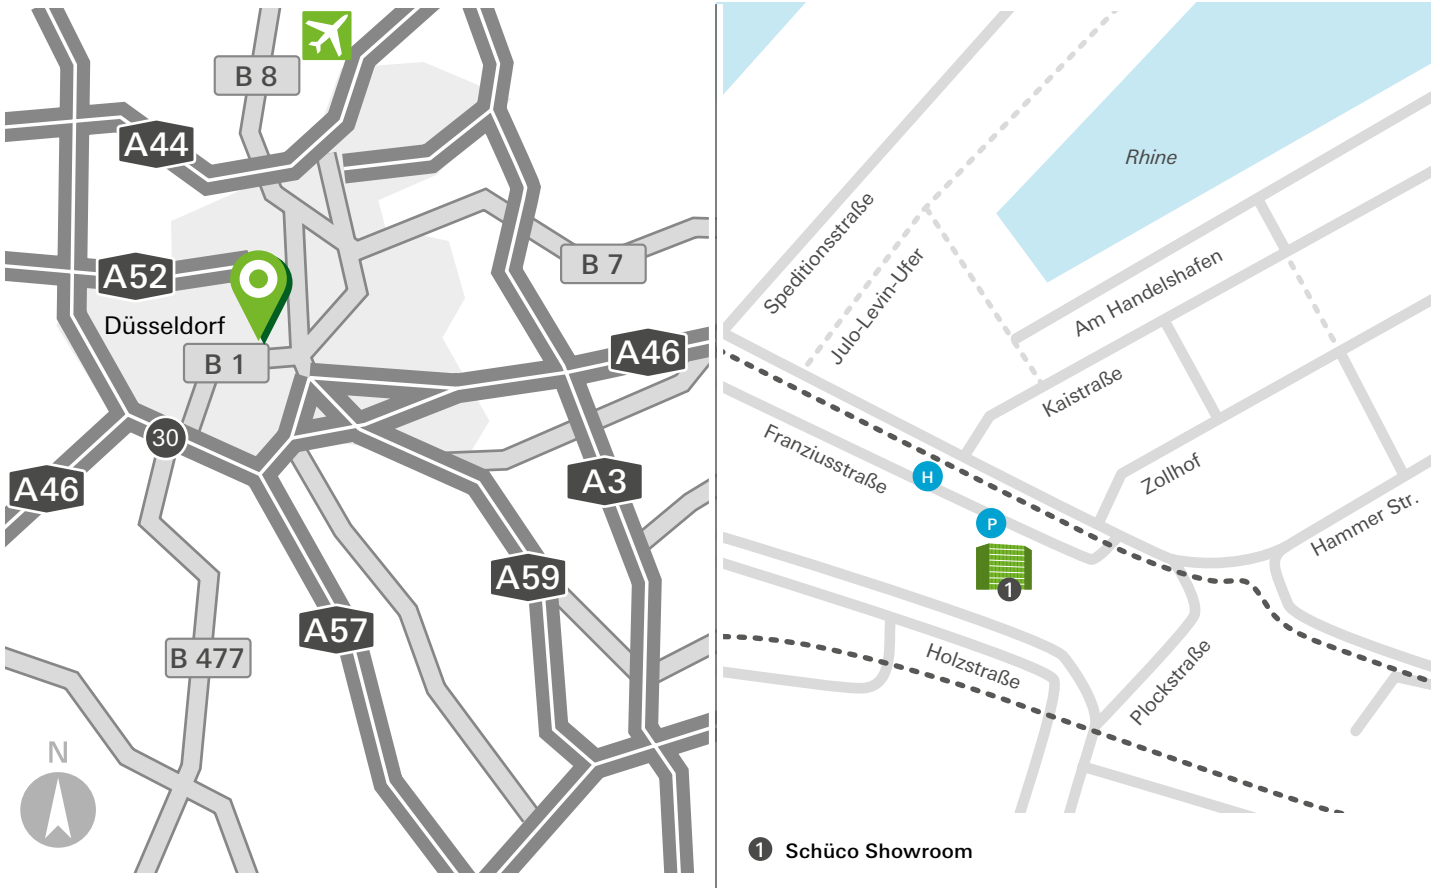

Directions to Schüco Düsseldorf on Medienhafen

By air

- Düsseldorf airport: 11 km
- Cologne/Bonn airport: 54 km
- Dortmund airport: 86 km

By rail

- Take the 707 line from Düsseldorf Hauptbahnhof in the direction  of "D-Hafen" to the "Speditionstraße" stop

Parking

- Car park FLOAT
entrance Franziusstraße 6

Please take **exit B2** / Medienhafen to get to our showroom.

Schüco International KG

Franziusstraße 6
40221 Düsseldorf

Schüco Showroom

Tel.: +49 211 44708-100
The showroom is located on the ground floor.