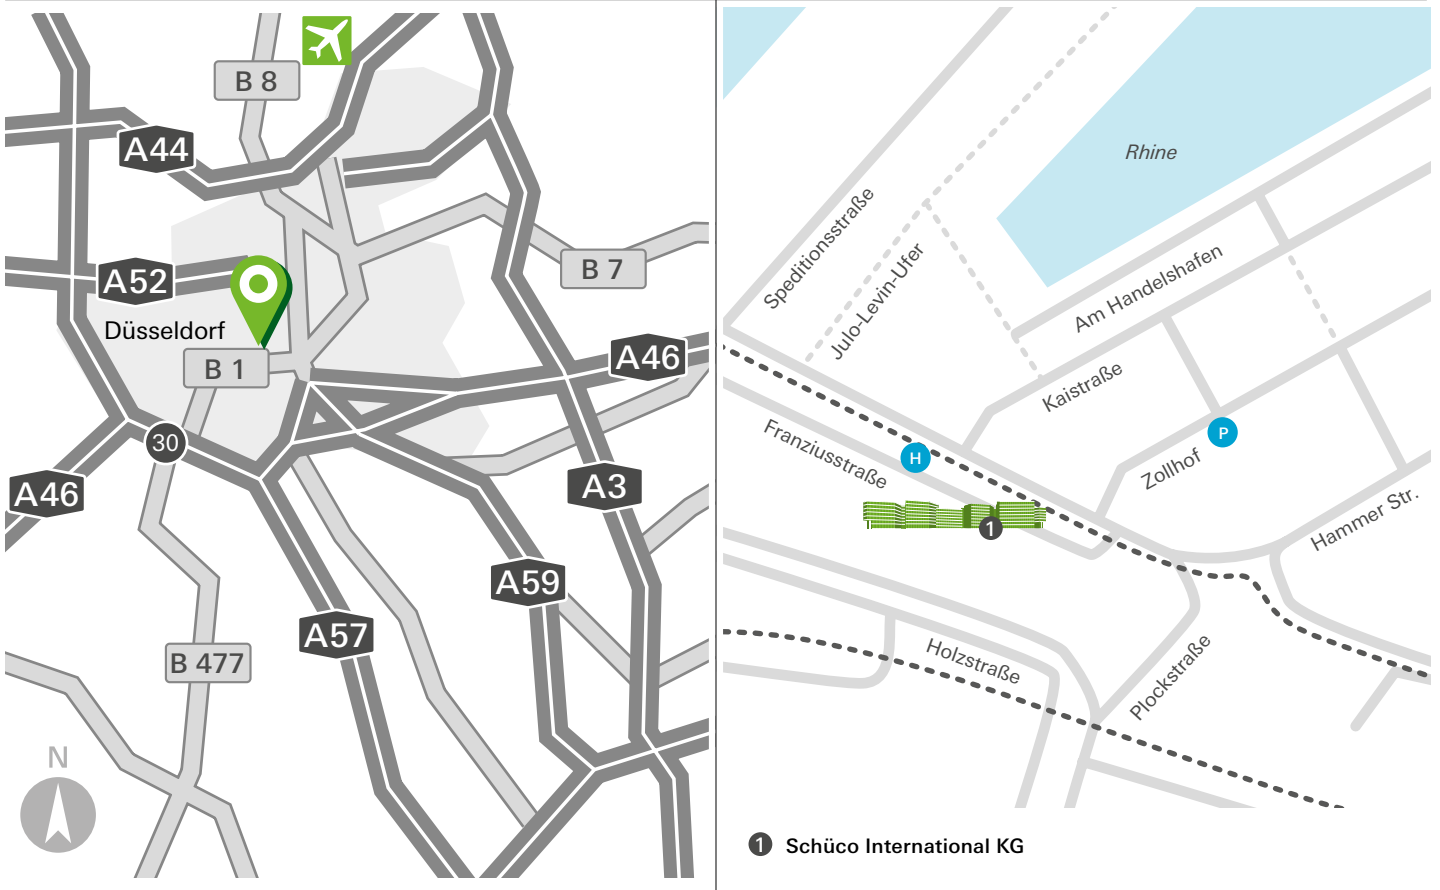

## Directions to Schüco Düsseldorf on Medienhafen

### By air

- Düsseldorf airport: 11 km
- Cologne/Bonn airport: 54 km
- Dortmund airport: 86 km

### By rail

- Take the 707 line from Düsseldorf Hauptbahnhof in the direction  of "D-Hafen" to the "Speditionstraße" stop