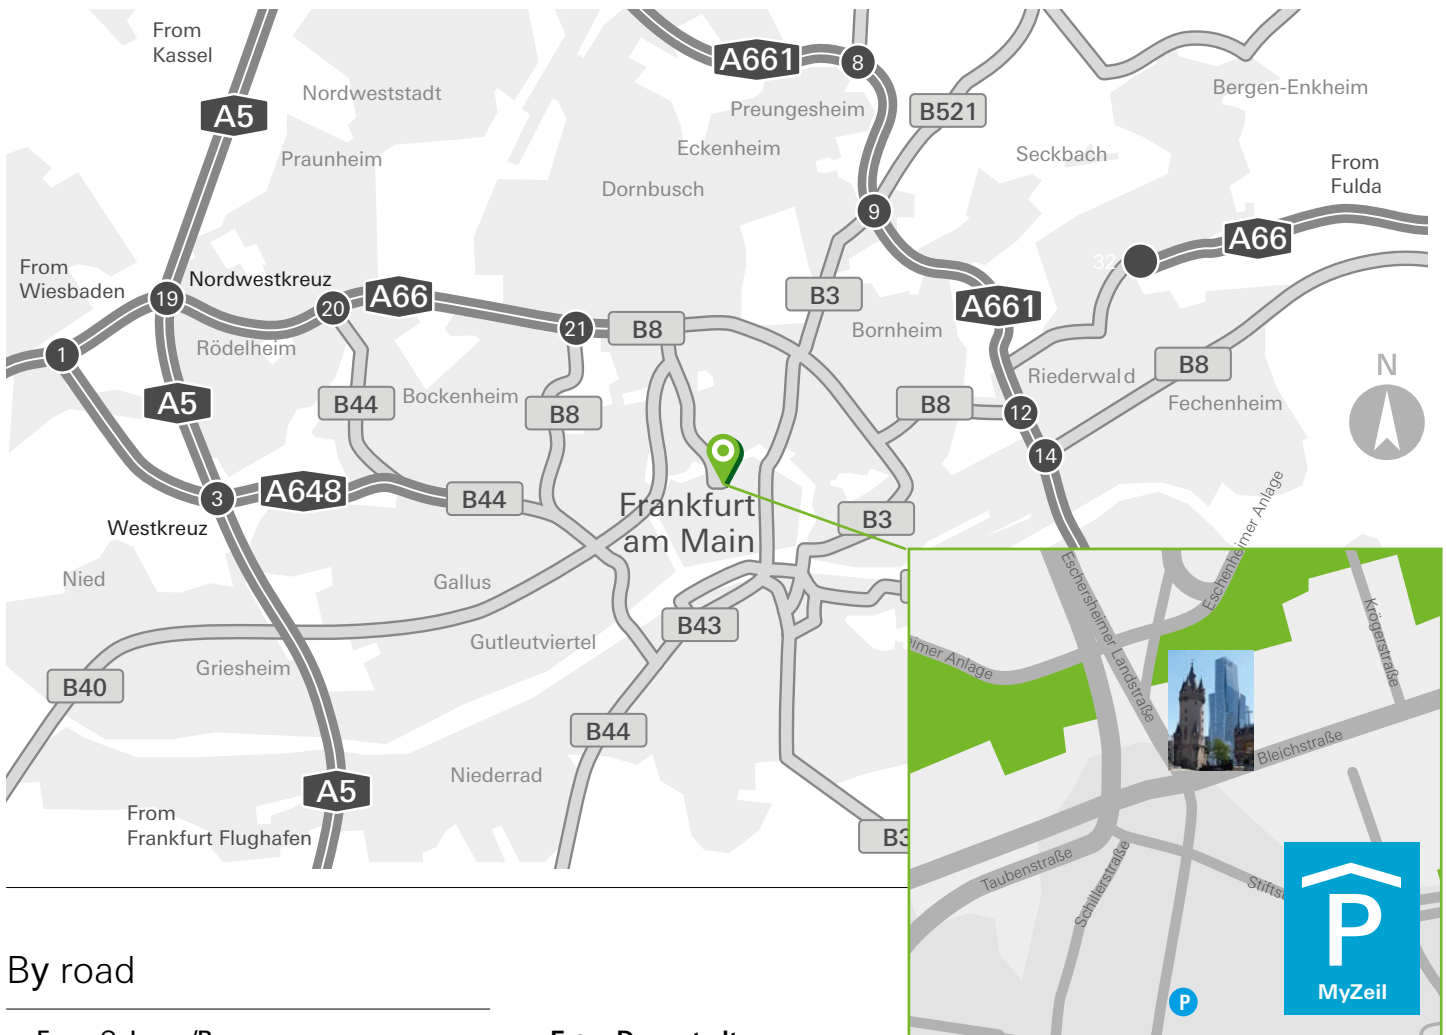

### By road

#### ... From Cologne/Bonn:

- Take the A3 and A66 to Miquelallee/B8 in Frankfurt am Main
- Follow Miquelallee/B8, turn off at Eschersheimer Landstraße and continue onto Große Eschenheimer Str.
- **MyZeil car park level B, take the lift to the entrance of the Nextower and Schüco Showroom**

#### ... From Kassel:

- Take A7 and A5 to Miquelallee/B8 in Frankfurt am Main
- Follow Miquelallee/B8, turn off at Eschersheimer Landstraße and continue onto Große Eschenheimer Str
- **MyZeil car park level B, take the lift to the entrance of the Nextower and Schüco Showroom**

#### ... From Darmstadt

- Take A5 and A66 to Miquelallee/B8 in Frankfurt am Main
- Follow Miquelallee/B8, turn off at Eschersheimer Landstraße and continue onto Große Eschenheimer Str
- **MyZeil car park level B, take the lift to the entrance of the Nextower and Schüco Showroom**