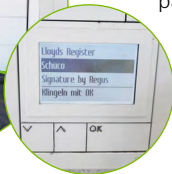

- Max. vehicle height: 2.05 metres
- At the gate, select "Schüco" from the access panel on the left

- Follow the signs for Schüco Showroom
- The 12 spaces 042 to 064 can be used during showroom opening hours