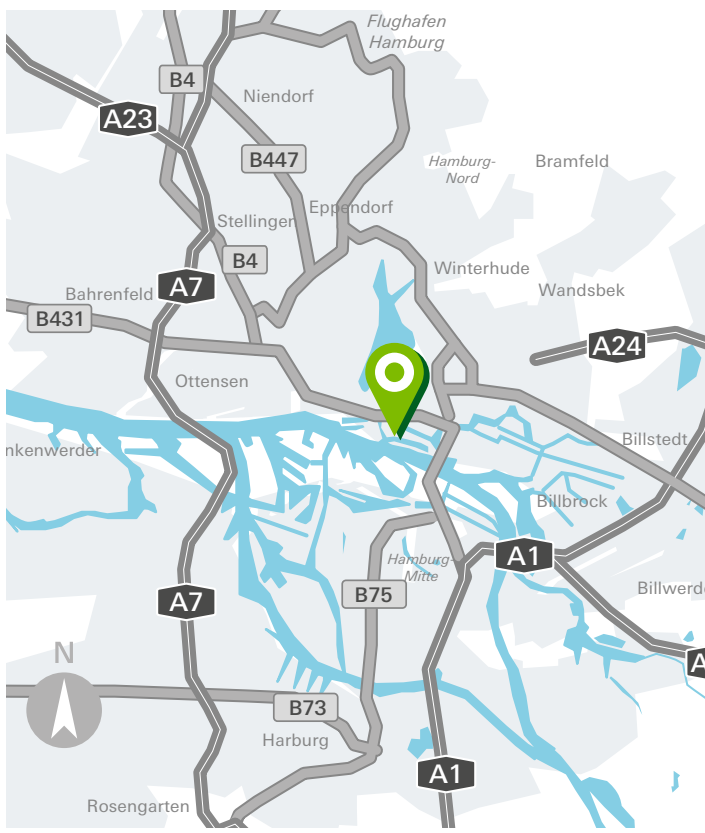

Schüco HafenCity Hamburg Showroom

① Schüco International KG

..... Route on foot

By air

- Hamburg airport: 13 km

By car

- Take the A1 towards Lübeck/Berlin/Hamburg
- Continue on the A255 (follow signs for HH-Centrum)
- Continue on the B75 and B4 (Amsinckstraße)
- Follow the B4 until you reach Dovenfleet and continue on this road
- Turn left onto Bei St. Annen
- Continue onto Osakaallee
- Turn left and go over the Magdeburger Brücke and onto Überseeallee

By public transport

From the airport

- In the terminal, follow signs to the trains (line S1)
- Take the S1 (direction Hauptbahnhof/Wedel/Blankenese) and get off at the main train station (Hauptbahnhof).
- At the main train station, follow the signs for U4 (underground line)
- Take the U4 line in the direction of “Elbbrücken” to the “Überseequartier” stop
- Take the exit “New-Orleans-Straße/Osakaallee/Überseeallee”
- At Amsterdamer Platz, walk east towards Überseeallee, going over the Magdeburger Brücke

From the main train station

- Take the U4 line in the direction of “Elbbrücken” to the “Überseequartier” stop
- Take the exit “New-Orleans-Straße/Osakaallee/Überseeallee”
- At Amsterdamer Platz, walk east towards Überseeallee, going over the Magdeburger Brücke

Coordinates for GPS systems:
53.540337, 10.003255

Opening times:

Monday to Friday

from 9:00 – 12:00 and

from 13:00 – 17:00