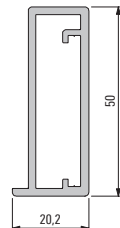

Glass frame profiles – bonded panes

They look as if they are floating

923 062
Profile

923 078
Profile

923 115
Profile

923 128
Profile

550 341.01
Sleeve for handle hole

110 040
15 mm adhesive strip

110 041
35 mm adhesive strip