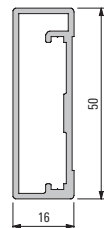

Glass frame profiles – bonded panes

They look as if they are floating

923 062
Profile

923 078
Profile

923 115
Profile

923 128
Profile

550 341.01
Sleeve for handle hole

110 040
15 mm adhesive strip

110 041
35 mm adhesive strip