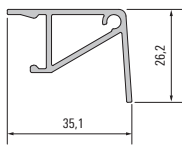

Schüco Groove hanging rail

The perfect storage for everything

Schüco Groove hanging rail

928 146
Hanging rail

928 147
Cover

650 103
Dispersing lens

553 827
End caps, left

553 817
End caps, right

928 150
Wall attachment profile 2

650 107
Plastic basic profile

650 103
Dispersing lens

553 767
End caps for wall attachment profile 2, left

553 797
90° corner piece for wall attachment profile 2

Schüco Groove wall attachment profile