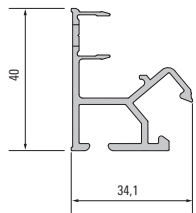

Schüco Groove hanging rail

The perfect storage for everything

Schüco Groove hanging rail

928 146
Hanging rail

928 147
Cover

650 103
Dispersing lens

553 827
End caps, left

553 817
End caps, right

928 150
Wall attachment profile 2

650 107
Plastic basic profile

650 103
Dispersing lens

553 767
End caps for wall attachment profile 2, left

553 797
90° corner piece for wall attachment profile 2

Schüco Groove wall attachment profile