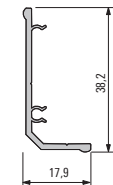

Schüco Groove hanging rail

The perfect storage for everything

Schüco Groove hanging rail

928 146
Hanging rail

928 147
Cover

650 103
Dispersing lens

553 827
End caps, left

553 817
End caps, right

928 150
Wall attachment profile 2

650 107
Plastic basic profile

650 103
Dispersing lens

553 767
End caps for wall attachment profile 2, left

553 797
90° corner piece for wall attachment profile 2

Schüco Groove wall attachment profile