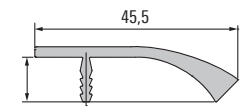

*Made-to-measure handlebars are available as packing units in the standard lengths 295 – 1195 mm.

901 108
Ladeo profile

901 052
Reta profile

567 660
Denza profile

901 345
Profile

901 032
Profile

921 056
Profile

901 229
Profile

901 335
Profile

900 451
Profile

900 450
Profile

900 452
Profile

900 303
Profile

901 246
Profile

901 232
Profile