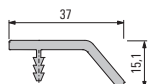

*Made-to-measure handlebars are available as packing units in the standard lengths 295 – 1195 mm.

901 108
Ladeo profile

901 052
Reta profile

567 660
Denza profile

901 345
Profile

901 032
Profile

921 056
Profile

901 229
Profile

901 335
Profile

900 451
Profile

900 450
Profile

900 452
Profile

900 303
Profile

901 246
Profile

901 232
Profile