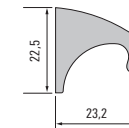

Handlebars

Pleasing to the touch

Handlebars

901 481
Profile

901 482
Profile

901 354
Kontur profile

901 365*
Profile

Handlebar 901 365 is available from stock in silver, polished stainless steel and anodised black in packing units of 20.

*Made-to-measure handlebars are available as packing units in the standard lengths 295 – 1195 mm.

901 108
Ladeo profile

901 052
Reta profile

567 660
Denza profile

901 345
Profile

901 032
Profile

921 056
Profile