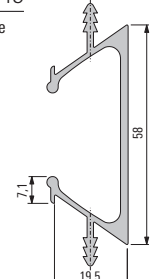

*Made-to-measure handlebars are available as packing units in the standard lengths 295 – 1195 mm.

901 108
Ladeo profile

901 052
Reta profile

567 660
Denza profile

901 345
Profile

901 032
Profile

921 056
Profile

901 229
Profile

901 335
Profile

900 451
Profile

900 450
Profile

900 452
Profile

900 303
Profile

901 246
Profile

901 232
Profile

901 231
Profile

901 233
Profile

Concealed handlebars

More than meets the eye