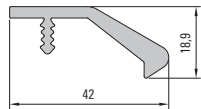

Handlebars

Pleasing to the touch

Handlebars

901 481
Profile

901 482
Profile

901 354
Kontur profile

901 365*
Profile

Handlebar 901 365 is available from stock in silver, polished stainless steel and anodised black in packing units of 20.

*Made-to-measure handlebars are available as packing units in the standard lengths 295 – 1195 mm.

901 108
Ladeo profile

901 052
Reta profile

567 660
Denza profile

901 345
Profile

901 032
Profile

921 056
Profile