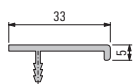

*Made-to-measure handlebars are available as packing units in the standard lengths 295 – 1195 mm.

901 108
Ladeo profile

901 052
Reta profile

567 660
Denza profile

901 345
Profile

901 032
Profile

921 056
Profile

901 229
Profile

901 335
Profile

900 451
Profile

900 450
Profile

900 452
Profile

900 303
Profile

901 246
Profile

901 232
Profile