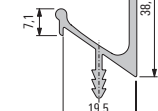

*Made-to-measure handlebars are available as packing units in the standard lengths 295 – 1195 mm.

901 108
Ladeo profile

901 052
Reta profile

567 660
Denza profile

901 345
Profile

901 032
Profile

921 056
Profile

901 229
Profile

901 335
Profile

900 451
Profile

900 450
Profile

900 452
Profile

900 303
Profile

901 246
Profile

901 232
Profile

901 231
Profile

901 233
Profile

Concealed handlebars

More than meets the eye