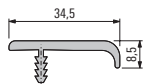

*Made-to-measure handlebars are available as packing units in the standard lengths 295 – 1195 mm.

901 108
Ladeo profile

901 052
Reta profile

567 660
Denza profile

901 345
Profile

901 032
Profile

921 056
Profile

901 229
Profile

901 335
Profile

900 451
Profile

900 450
Profile

900 452
Profile

900 303
Profile

901 246
Profile

901 232
Profile