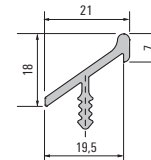

Handlebars

Pleasing to the touch

Handlebars

901 481
Profile

901 482
Profile

901 354
Kontur profile

901 365*
Profile

Handlebar 901 365 is available from stock in silver, polished stainless steel and anodised black in packing units of 20.

*Made-to-measure handlebars are available as packing units in the standard lengths 295 – 1195 mm.

901 108
Ladeo profile

901 052
Reta profile

567 660
Denza profile

901 345
Profile

901 032
Profile

921 056
Profile