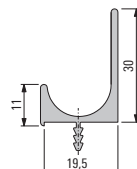

*Made-to-measure handlebars are available as packing units in the standard lengths 295 – 1195 mm.

901 108
Ladeo profile

901 052
Reta profile

567 660
Denza profile

901 345
Profile

901 032
Profile

921 056
Profile

901 229
Profile

901 335
Profile

900 451
Profile

900 450
Profile

900 452
Profile

900 303
Profile

901 246
Profile

901 232
Profile