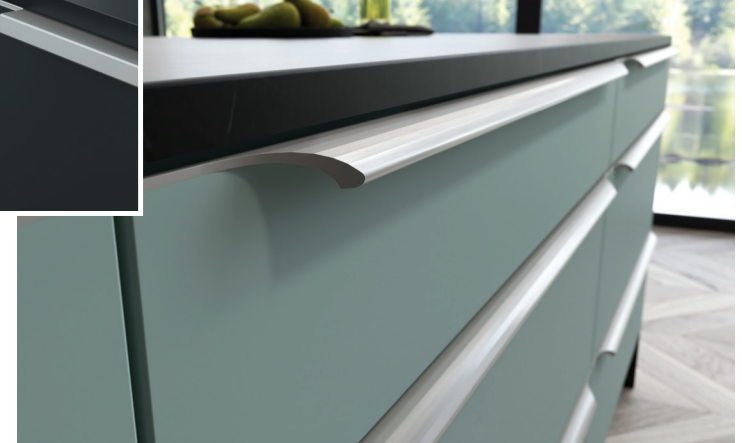

Handlebars

Pleasing to the touch

Handlebars

901 481
Profile

901 482
Profile

901 354
Kontur profile

901 365*
Profile

Handlebar 901 365 is available from stock in silver, polished stainless steel and anodised black in packing units of 20.

*Made-to-measure handlebars are available as packing units in the standard lengths 295 – 1195 mm.

901 108
Ladeo profile

901 052
Reta profile

567 660
Denza profile

901 345
Profile

901 032
Profile

921 056
Profile