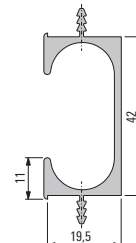

*Made-to-measure handlebars are available as packing units in the standard lengths 295 – 1195 mm.

901 108
Ladeo profile

901 052
Reta profile

567 660
Denza profile

901 345
Profile

901 032
Profile

921 056
Profile

901 229
Profile

901 335
Profile

900 451
Profile

900 450
Profile

900 452
Profile

900 303
Profile

901 246
Profile

901 232
Profile

901 231
Profile

901 233
Profile

Concealed handlebars

More than meets the eye