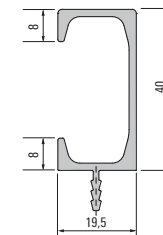

Handlebars

Pleasing to the touch

Handlebars

901 481
Profile

901 482
Profile

901 354
Kontur profile

901 365*
Profile

Handlebar 901 365 is available from stock in silver, polished stainless steel and anodised black in packing units of 20.

*Made-to-measure handlebars are available as packing units in the standard lengths 295 – 1195 mm.

901 108
Ladeo profile

901 052
Reta profile

567 660
Denza profile

901 345
Profile

901 032
Profile

921 056
Profile

901 231
Profile

901 233
Profile

Concealed handlebars

More than meets the eye