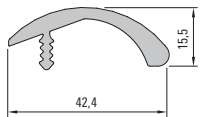

Handlebars

Pleasing to the touch

Handlebars

901 481
Profile

901 482
Profile

901 354
Kontur profile

901 365*
Profile

Handlebar 901 365 is available from stock in silver, polished stainless steel and anodised black in packing units of 20.

*Made-to-measure handlebars are available as packing units in the standard lengths 295 – 1195 mm.

901 108
Ladeo profile

901 052
Reta profile

567 660
Denza profile

901 345
Profile

901 032
Profile

921 056
Profile