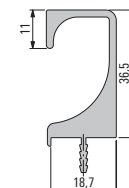

*Made-to-measure handlebars are available as packing units in the standard lengths 295 – 1195 mm.

901 108
Ladeo profile

901 052
Reta profile

567 660
Denza profile

901 345
Profile

901 032
Profile

921 056
Profile

901 229
Profile

901 335
Profile

900 451
Profile

900 450
Profile

900 452
Profile

900 303
Profile

901 246
Profile

901 232
Profile

901 231
Profile

901 233
Profile

Concealed handlebars

More than meets the eye