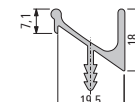

*Made-to-measure handlebars are available as packing units in the standard lengths 295 – 1195 mm.

901 108
Ladeo profile

901 052
Reta profile

567 660
Denza profile

901 345
Profile

901 032
Profile

921 056
Profile

901 229
Profile

901 335
Profile

900 451
Profile

900 450
Profile

900 452
Profile

900 303
Profile

901 246
Profile

901 232
Profile

901 231
Profile

901 233
Profile

Concealed handlebars

More than meets the eye