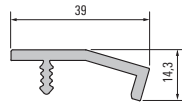

Handlebars

Pleasing to the touch

Handlebars

901 481
Profile

901 482
Profile

901 354
Kontur profile

901 365*
Profile

Handlebar 901 365 is available from stock in silver, polished stainless steel and anodised black in packing units of 20.

*Made-to-measure handlebars are available as packing units in the standard lengths 295 – 1195 mm.

901 108
Ladeo profile

901 052
Reta profile

567 660
Denza profile

901 345
Profile

901 032
Profile

921 056
Profile