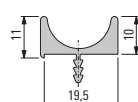

*Made-to-measure handlebars are available as packing units in the standard lengths 295 – 1195 mm.

901 108
Ladeo profile

901 052
Reta profile

567 660
Denza profile

901 345
Profile

901 032
Profile

921 056
Profile

901 229
Profile

901 335
Profile

900 451
Profile

900 450
Profile

900 452
Profile

900 303
Profile

901 246
Profile

901 232
Profile