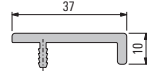

901 365*
Profile