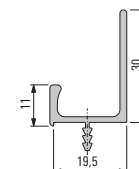

*Made-to-measure handlebars are available as packing units in the standard lengths 295 – 1195 mm.

901 108
Ladeo profile

901 052
Reta profile

567 660
Denza profile

901 345
Profile

901 032
Profile

921 056
Profile

901 229
Profile

901 335
Profile

900 451
Profile

900 450
Profile

900 452
Profile

900 303
Profile

901 246
Profile

901 232
Profile

901 231
Profile

901 233
Profile

Concealed handlebars

More than meets the eye