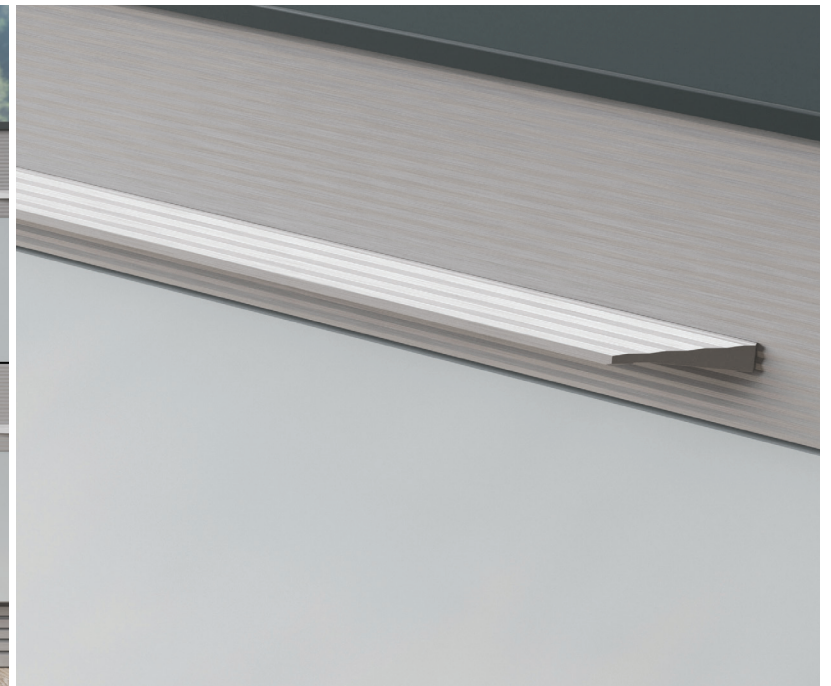

Schüco Divaro design cover

Light and shadow

928 211
Profile

928 212
Profile