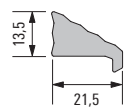

Schüco Divaro design cover

Light and shadow

928 211
Profile

928 212
Profile