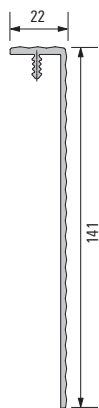

Schüco Divaro design cover

Light and shadow

928 211
Profile

928 212
Profile