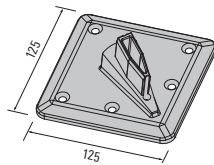

Schüco Stair furniture leg

Elegant yet robust

Kit

928 189
Profile

565 466
Bracket

565 457
End cap