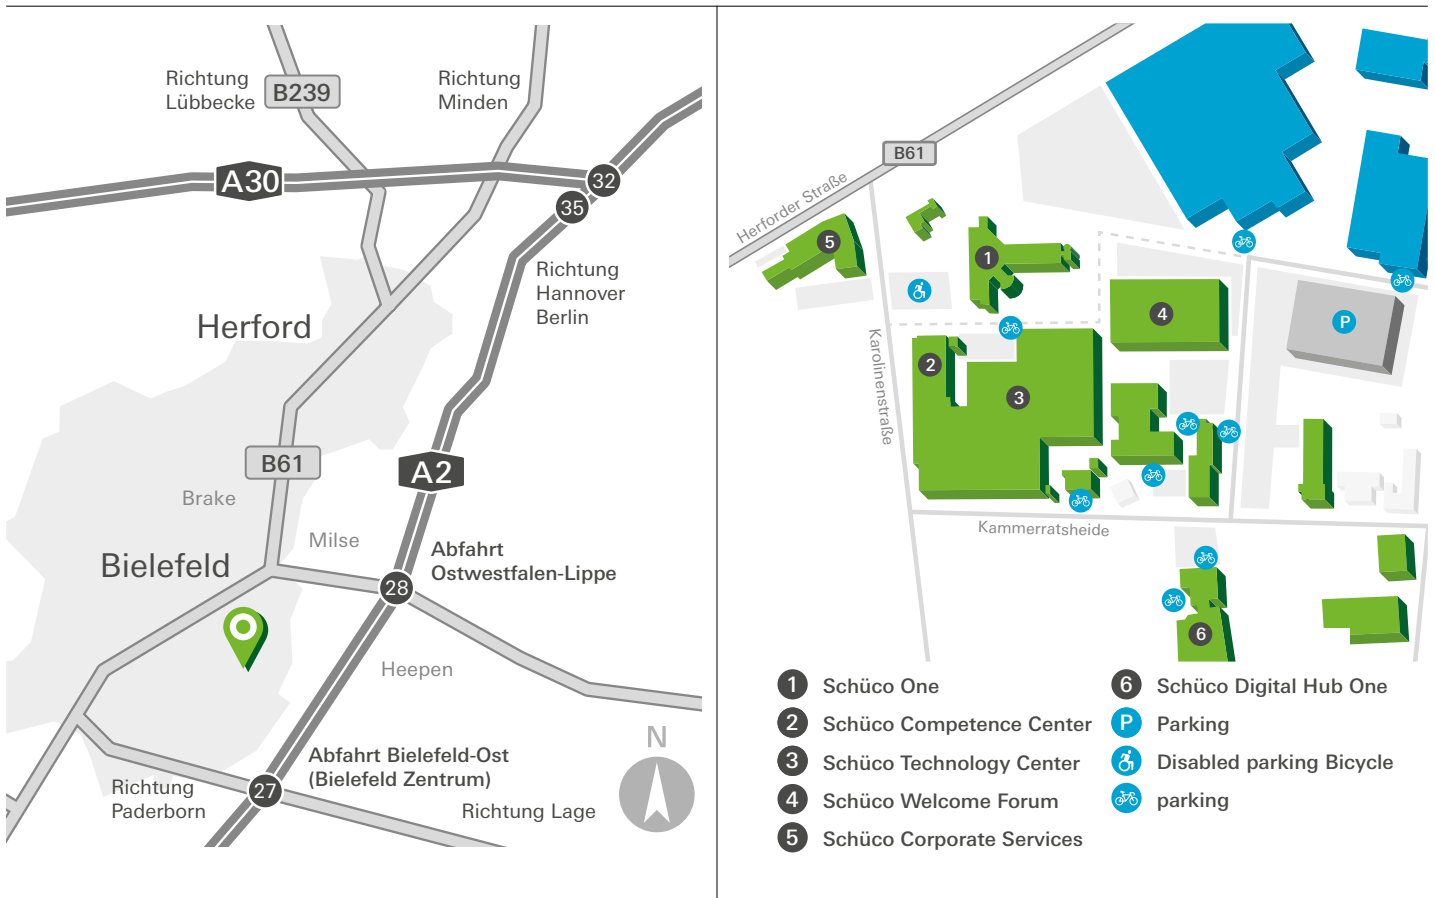

Schüco Company head office Directions

By air

- Airport Hannover or Dortmund: 105 km
- Airport Paderborn/Lippstadt: 64 km
- Airport Münster/Osnabrück: 84 km
- Airport Düsseldorf: 185 km

By rail ...

- Bielefeld train station, take the S2, in the direction of „Altenhagen“ to the „Schüco“ stop
- An der Ampel links in die Karolinenstraße zur Schüco International KG

By road

...from Hannover:

- A2, exit 28 to Ostwestfalen-Lippe
- Turn right towards Elverdissen/Altenhagen
- At the next two sets of traffic lights, turn in the direction of Bielefeld/Altenhagen
- Continue straight ahead for 3.5 km until the third set of traffic lights
- Turn right towards Bielefeld Zentrum (Bielefeld Centre) into Eckendorfer Straße
- After approx. 3 km turn right into Karolinenstraße for Schüco International KG

...from Dortmund or Kassel:

- A2, exit 27 to BI-Ost (27)
- Turn right at the first traffic lights in all directions
- After approx. 7 km, turn right into Karolinenstraße for Schüco International KG

There are parking spaces in front of the Schüco Competence Center and in the car park at Schücostraße 10.